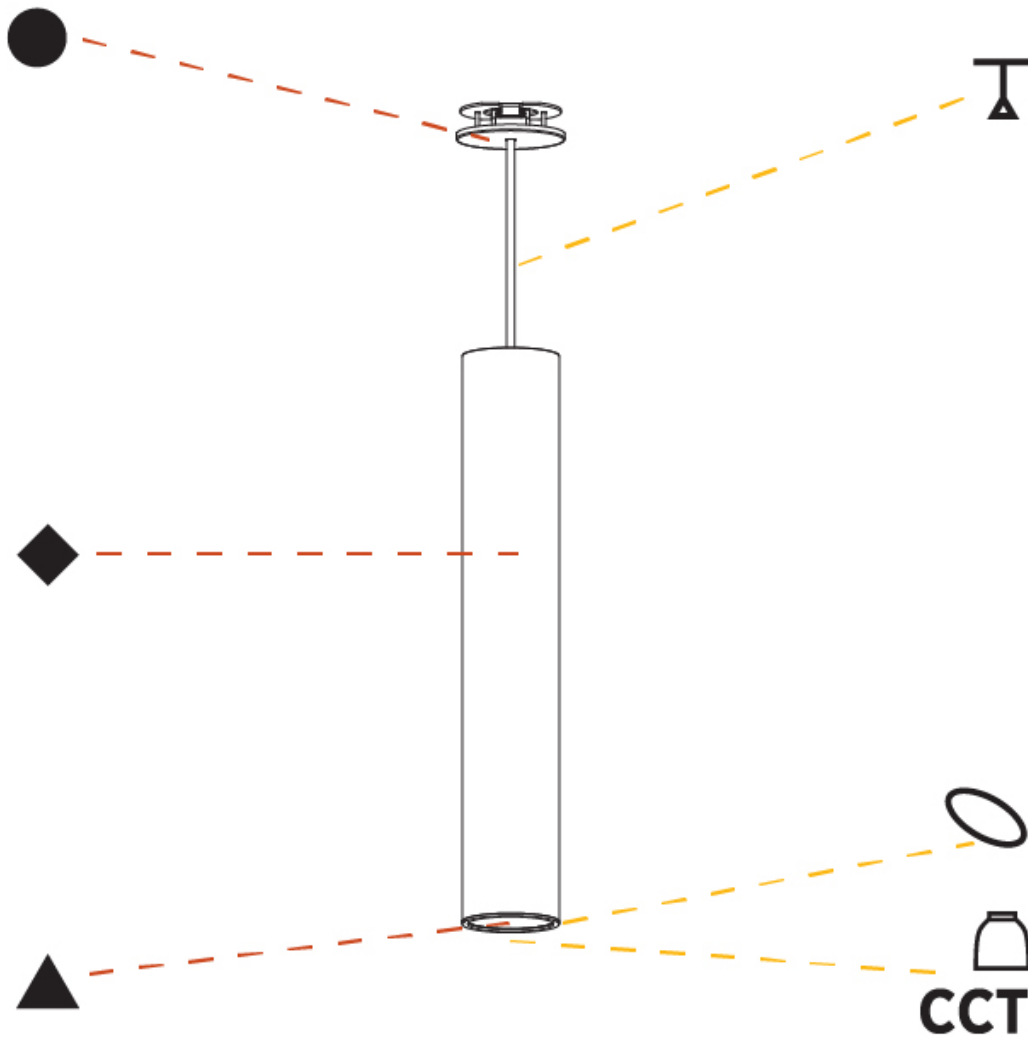

HANGOVER MONOPOINT RECESSED CANOPY SUSPENSION

A300162-

PROJECT
TYPE
SPECIFIER
QUANTITY
DATE